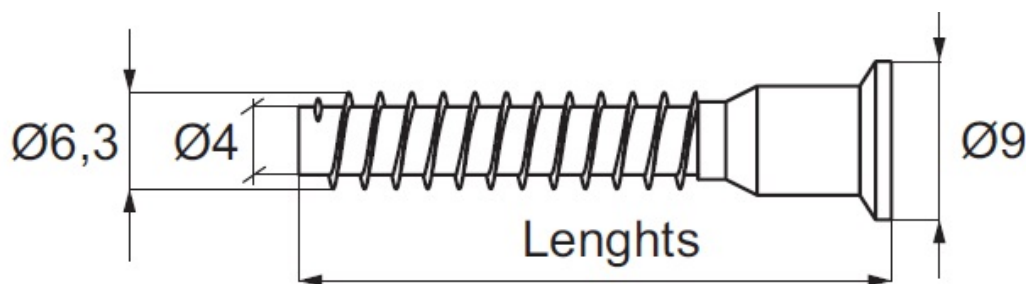

PRODUCT SHEET

Description:

Assembla Screw, CSK, Hex, $\varnothing 6,3 \times 50$ mm, Steel BZP, W/Hole F/Cap

Item number:

12.17.024-0

Units	Box	Carton	HS Code	Barcode
Pcs.		2500	7318149199	 5704866104432

POZI